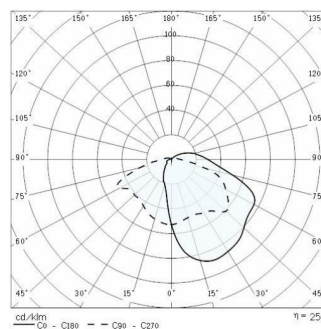

TARTARUGA OVALE 200 VISA

Part number	007607
Lampholder:	E27
Light Source:	INCANDESCENT LAMPS (A60)
Wattage:	1x75 W
Finish:	BR-10 / Natural brass / Glossy
Insulation class:	I
Degree of protection:	IP55
IK-J-xxIP:	IK07 2J xx5
Optic:	ASYMMETRIC EXTRA WIDE REFLECTOR
Ta MIN luminaire:	-30°
Ta MAX luminaire:	35°

Photometric data

Technical drawings